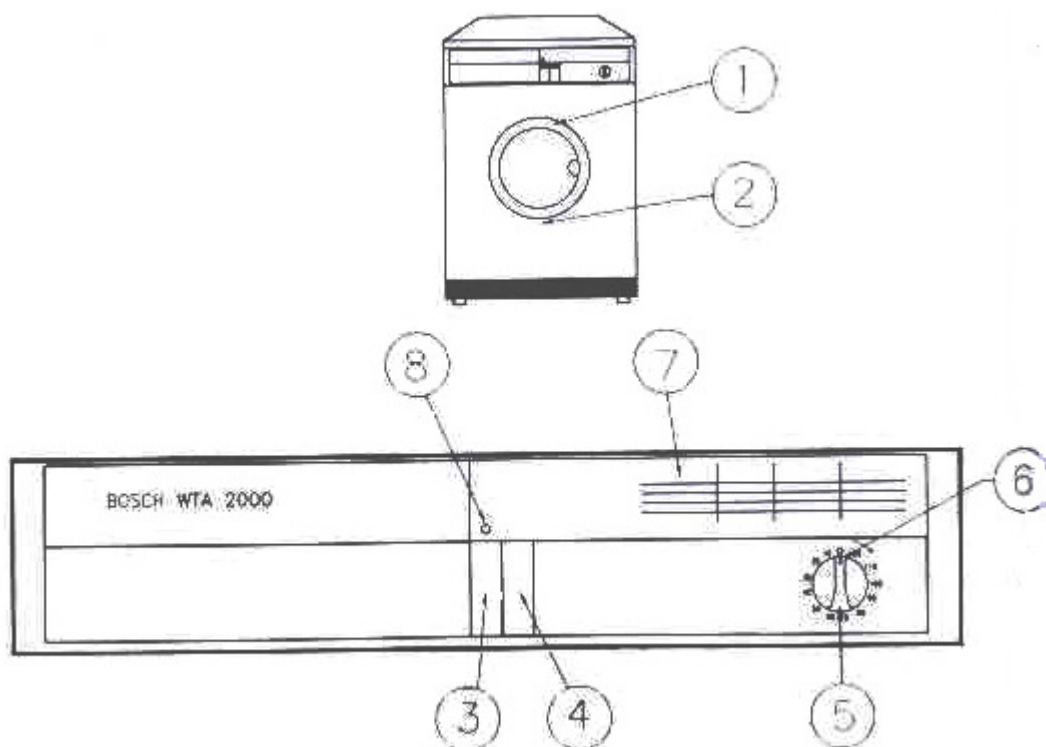

The Nest Healesville Accommodation – Dryer Instructions

1. Door
2. Filter
3. Start button for switching the machine on
4. Low heat drying button for careful drying at a reduced temperature
5. Selector for drying time
6. Setting marks
7. Programme display
8. Indicator lamp